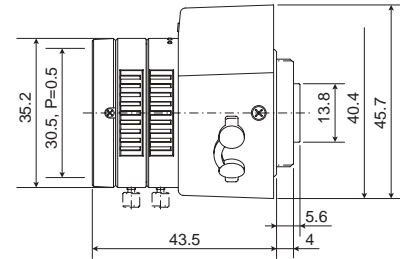

Day & Night

Model Code	HS2V616ED C60635	
Format Size	1/2 format	
Focal Length	6.0 ~ 12mm	
Max. Aperture Ratio	1:1.6	
Iris Range	1.6 ~ 300	
Mount	CS	
Horizontal Angle of View	1/4 format	34.98 ~ 17.23 °
	1/3 format	47.38 ~ 23.02 °
	1/2 format	65.29 ~ 30.82 °
Horizontal Angle of View	2/3 format	
	Min. Object Distance	1.0m
	Back Focal Length	7.55mm
Filter Size	30.5mm P=0.5mm	
Dimensions	40.4 × 45.7 × 43.5	
Iris Operation	Video or DC	
Weight	57g	
Remarks	Day & Night	

Unit:mm

Vari-Focal Lens

Manual Iris Vari-Focal Lens

Day & Night

Model Code	TS3V310 C70316	
Format Size	1/3 format	
Focal Length	3.0 ~ 8.0mm	
Max. Aperture Ratio	1:1.0	
Iris Range	1.0 ~ C	
Mount	CS	
Horizontal Angle of View	1/4 format	68.98 ~ 26.44 °
	1/3 format	93.22 ~ 35.26 °
	1/2 format	
Horizontal Angle of View	2/3 format	
	Min. Object Distance	0.3m
	Back Focal Length	7.50mm
Filter Size		
Dimensions	36.2 × 44.4mm	
Iris Operation		
Weight	47g	
Remarks	Day & Night, Manual Iris	

Unit:mm